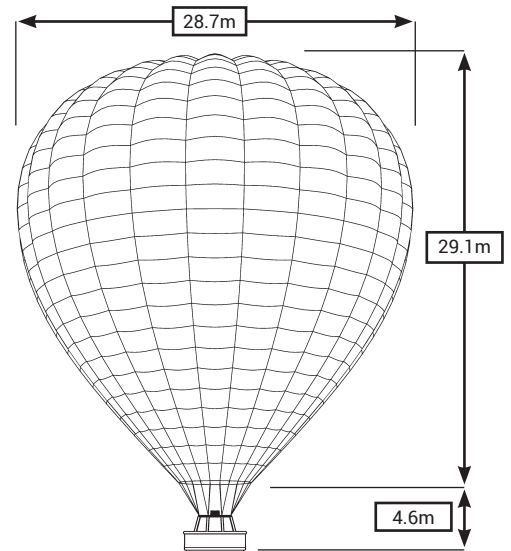

B-350 standard features

- 24 gores - 350,000 Cu.Ft./9,911Cu.m.
- Lite Vent deflation system
- Rotation vents (G24-P14,15,16,17,18)
- Nomex Panel 1 (1.45m high)
- K27 in Panels 10 to 26 and vent
- Repair entry port, Camera Mounts
- Gore 6 is on top for inflation (K)

Options

- Nomex Scoop
- Panel 2 in Nomex
- All K27 cloth - req. panel 2 in Nomex

V4	Circular center vent panel																								
V3																									
V2																									
V1																									
26																									
25																									
24																									
23																									
22																									
21																									
20																									
19																									
18																									RV
17																									RV
16																									RV
15																									RV
14																									RV
13																									
12																									
11																									
10																									
9																									
8																									
7																									
6																									
5																									
4																									
3																									
2																									
1						K																			
	1	2	3	4	5	6	7	8	9	10	11	12	13	14	15	16	17	18	19	20	21	22	23	24	