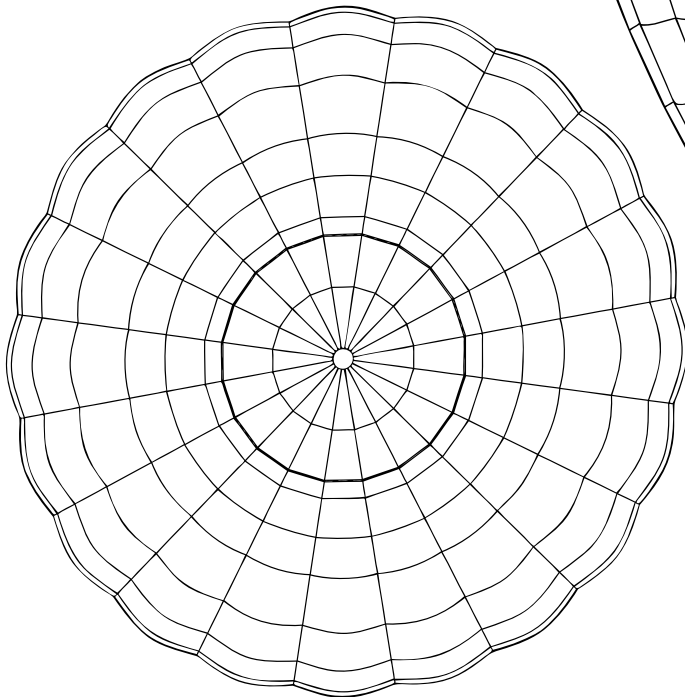

**KAVANAGH
BALLOONS**
SYDNEY-AUSTRALIA

---

www.kavanaghballoons.com.au

EX-65
20 Gore